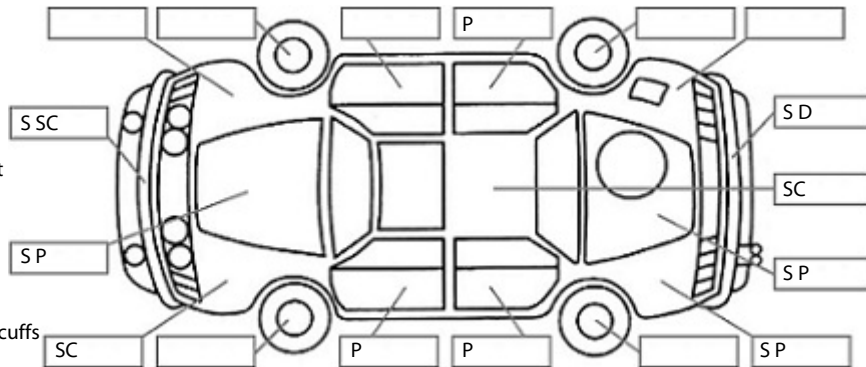

**Key:**

- S = scratch
- D = dent
- R = rust
- PT = paint defect
- C = crack
- P = pin dent
- \* = decals
- SC = stone chips
- W = significant scuffs

**Body Inspection Comments**

Note: some defects & blemishes may not be displayed in the diagram

Has front seat covers, seats look good underneath  
 Dent in front nudge bar  
 Beacon on roof  
 Glovebox broken

Conditions During Body Inspection: Dry

**Under Carriage & Under Bonnet Inspection Comments**