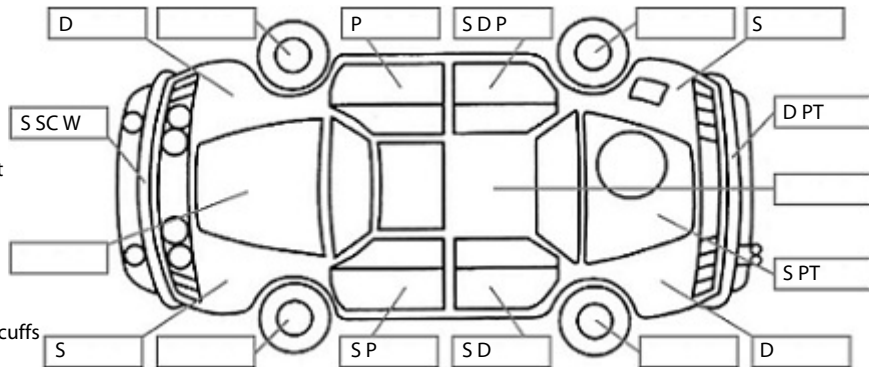

<b>Make:</b> Subaru	<b>Model:</b> Forester	<b>Body Style:</b> Wagon
<b>Year:</b> 2007	<b>Registration:</b> KYP598	<b>Reg Expiry:</b> 17 May 2025
<b>WoF Expiry:</b> 25 Jul 2025	<b>Odometer:</b> 204,031 Kms	<b>Good No:</b> 26425248
<b>VIN:</b> 7AT0GF17X17119721	<b>Next Service:</b> 208,273 Kms	<b>Service History:</b> No

**Key:**

- S = scratch
- D = dent
- R = rust
- PT = paint defect
- C = crack
- P = pin dent
- \* = decals
- SC = stone chips
- W = significant scuffs

**Body Inspection Comments**

Surface rust in boot jamb  
 Left rear tyre wearing on inner edge  
 Front and rear bumpers detaching on left sides

Note: some defects & blemishes may not be displayed in the diagram

Conditions During Body Inspection: Dry

**Under Carriage & Under Bonnet Inspection Comments**

Some surface rust on underside of vehicle

**Interior Comments**