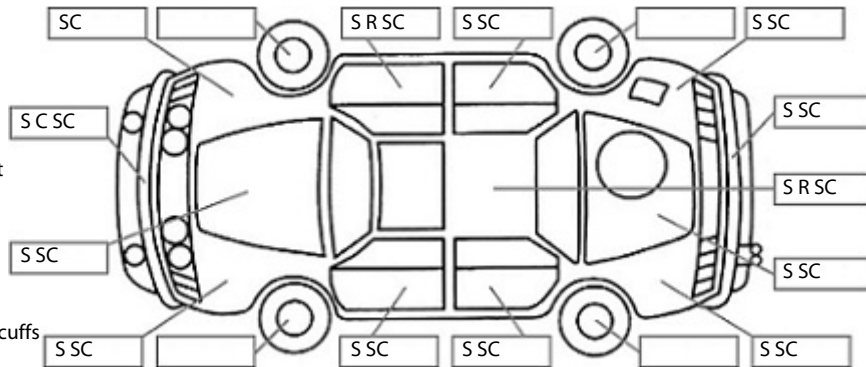

Make: Mitsubishi	Model: Pajero	Body Style: SUV
Year: 2005	Registration: CUW605	Reg Expiry: 11 Apr 2025
WoF Expiry: 17 Nov 2024	Odometer: 404,693 Kms	Good No: 26424967
VIN: JMFLYV78W5J003722	Next Service: 410000	Service History: No

Key:

- S = scratch
- D = dent
- R = rust
- PT = paint defect
- C = crack
- P = pin dent
- * = decals
- SC = stone chips
- W = significant scuffs

Body Inspection Comments

Note: some defects & blemishes may not be displayed in the diagram

Interior Comments

Seats	drivers bottom pad ripped
Carpets	Average
Panels	Average
Dashboard	Average

General Comments

Intermittent miss further investigation needed

Road Conditions During Test Drive: Dry

Engine Timing Mechanism: Timing Chain
 Evidence of Cam Belt Replacement: Not Applicable Kms: