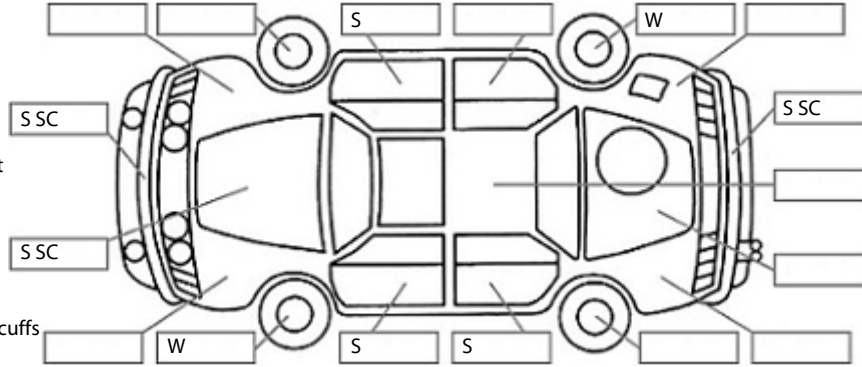

Key:

- S = scratch
- D = dent
- R = rust
- PT = paint defect
- C = crack
- P = pin dent
- * = decals
- SC = stone chips
- W = significant scuffs

Body Inspection Comments

Left taillight cracked

Note: some defects & blemishes may not be displayed in the diagram

Engine Timing Mechanism: Timing Chain
Evidence of Cam Belt Replacement: Not Applicable Kms:

	Pass	Fail	N/A
Engine			
Oil level	✓		
Smoke & fumes	✓		
Performance	✓		
Noise	✓		
Cooling System			
Coolant condition	✓		
Performance	✓		
Radiator / Hoses (visual)	✓		
Transmission			
Operation	✓		
Noise	✓		
Clutch			✓
CV joints	✓		
Wheel bearings	✓		
Brakes			
Performance	✓		
Hand Brake	✓		
Tyres (lowest observed tread depth of tyres)			
Left front	3.4	mm	
Right front	3.7	mm	
Left rear	3.4	mm	
Right rear	4.1	mm	
Spare	Yes		
Suspension			
Suspension performance	✓		
Steering performance	✓		
Shock absorbers	✓		
Air Conditioning / Heater			
Operation	✓		
Electrical / Accessories			
Head lights	✓		
Tail lights	✓		
Indicators	✓		
Dashboard warning lights	✓		
Wipers (front & rear)	✓		
Window winder FL	✓		
Window winder FR	✓		
Window winder RL	✓		
Window winder RR	✓		
Rear view mirrors	✓		
Radio (basic test only)	✓		
CD (basic test only)	✓		
Number of keys	2		
Central locking	✓		
Remote locking	✓		
Sat. Nav. (basic test only)			✓
Reversing camera			✓