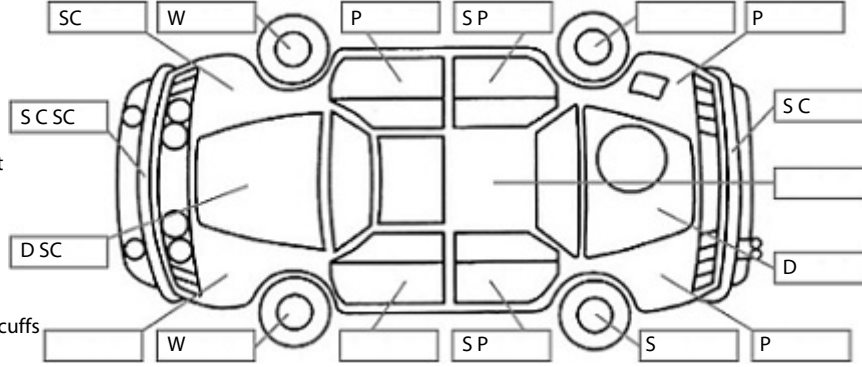

Make: Subaru	Model: Legacy	Body Style: Wagon
Year: 2014	Registration: HWH513	Reg Expiry: 22 Mar 2025
WoF Expiry: 11 Dec 2025	Odometer: 159,641 Kms	Good No: 26424830
VIN: JF1BRMKC2EG065843	Next Service: 169600	Service History: No

Key:

- S = scratch
- D = dent
- R = rust
- PT = paint defect
- C = crack
- P = pin dent
- * = decals
- SC = stone chips
- W = significant scuffs

Body Inspection Comments

Note: some defects & blemishes may not be displayed in the diagram