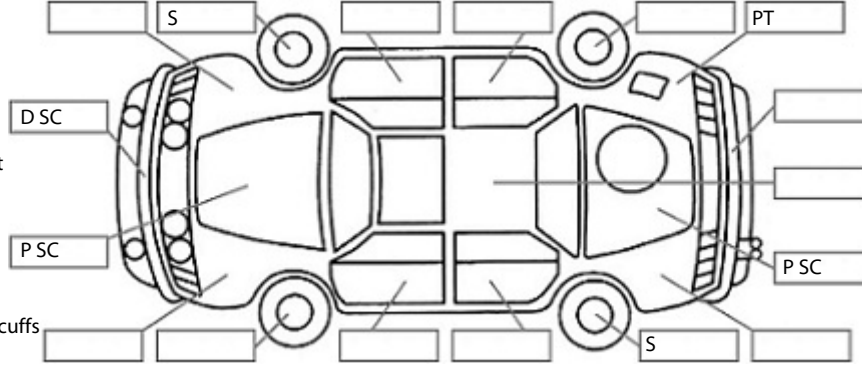

Key:

- S = scratch
- D = dent
- R = rust
- PT = paint defect
- C = crack
- P = pin dent
- * = decals
- SC = stone chips
- W = significant scuffs

Body Inspection Comments

Windscreen scratched by wipers.

Note: some defects & blemishes may not be displayed in the diagram