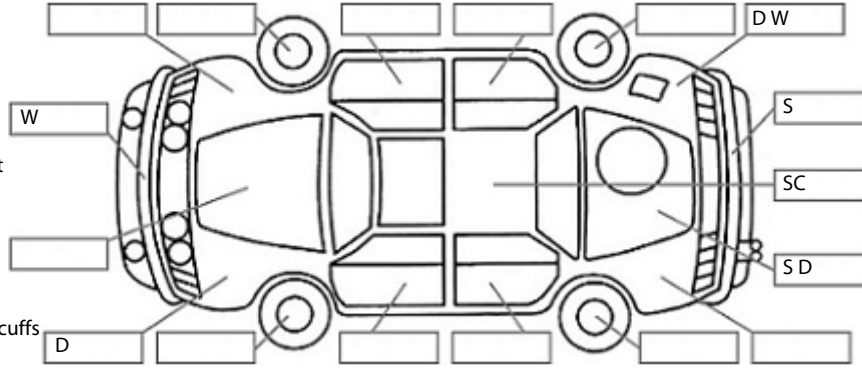

**Key:**

- S = scratch
- D = dent
- R = rust
- PT = paint defect
- C = crack
- P = pin dent
- \* = decals
- SC = stone chips
- W = significant scuffs

Body Inspection Comments

Note: some defects & blemishes may not be displayed in the diagram

Left side of rear bumper has cracked under reflector.

Conditions During Body Inspection: Dry

Under Carriage & Under Bonnet Inspection Comments

Interior Comments

Seats	Good
Carpets	Good
Panels	Good
Dashboard	Good