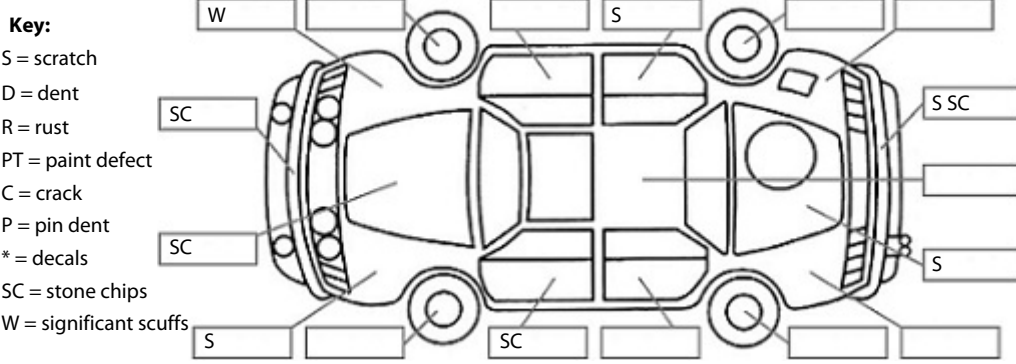

Body Inspection Comments

Note: some defects & blemishes may not be displayed in the diagram

Windscreen stone chip - has been repaired with cert inside car.

Conditions During Body Inspection: Dry

Under Carriage & Under Bonnet Inspection Comments

Engine Timing Mechanism: Timing Chain

Evidence of Cam Belt Replacement: Not Applicable Kms:

	Pass	Fail	N/A
Engine			
Oil level	✓		
Smoke & fumes	✓		
Performance	✓		
Noise	✓		
Cooling System			
Coolant condition	✓		
Performance	✓		
Radiator / Hoses (visual)	✓		
Transmission			
Operation	✓		
Noise	✓		
Clutch			✓
CV joints	✓		
Wheel bearings	✓		
Brakes			
Performance	✓		
Hand Brake	✓		
Tyres (lowest observed tread depth of tyres)			
Left front	7.0	mm	
Right front	7.0	mm	
Left rear	4.0	mm	
Right rear	4.0	mm	
Spare	Yes		
Suspension			
Suspension performance	✓		
Steering performance	✓		
Shock absorbers	✓		
Air Conditioning / Heater			
Operation	✓		
Electrical / Accessories			
Head lights	✓		
Tail lights	✓		
Indicators	✓		
Dashboard warning lights	✓		
Wipers (front & rear)	✓		
Window winder FL	✓		
Window winder FR	✓		
Window winder RL	✓		
Window winder RR	✓		
Rear view mirrors	✓		
Radio (basic test only)	✓		
CD (basic test only)			✓
Number of keys	2		
Central locking	✓		
Remote locking	✓		
Sat. Nav. (basic test only)			✓
Reversing camera	✓		