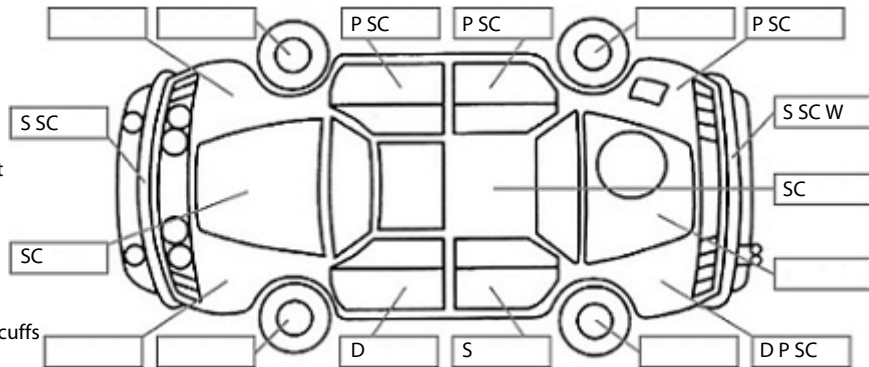

Key:

- S = scratch
- D = dent
- R = rust
- PT = paint defect
- C = crack
- P = pin dent
- * = decals
- SC = stone chips
- W = significant scuffs

Note: some defects & blemishes may not be displayed in the diagram

Body Inspection Comments

R/F seat trim refit.
 Windscreen chip in&out of cva.
 Rear bumper refit.
 Number plate damaged.

Conditions During Body Inspection: Dry

Under Carriage & Under Bonnet Inspection Comments