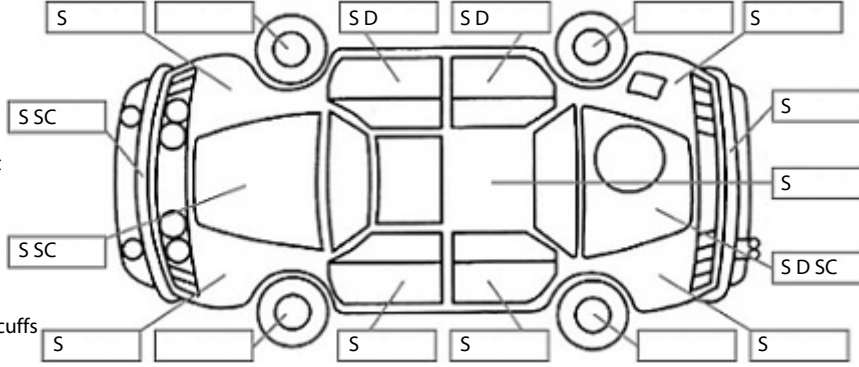

Make: Nissan	Model: Dualis	Body Style: Wagon
Year: 2008	Registration: MJJ795	Reg Expiry: 06 Dec 2024
WoF Expiry: 09 Dec 2025	Odometer: 109,146 Kms	Good No: 26423919
VIN: 7AT0DH7HX19002165	Next Service: 119000	Service History: No

Key:

- S = scratch
- D = dent
- R = rust
- PT = paint defect
- C = crack
- P = pin dent
- * = decals
- SC = stone chips
- W = significant scuffs

Body Inspection Comments

Minor stone chips in front screen