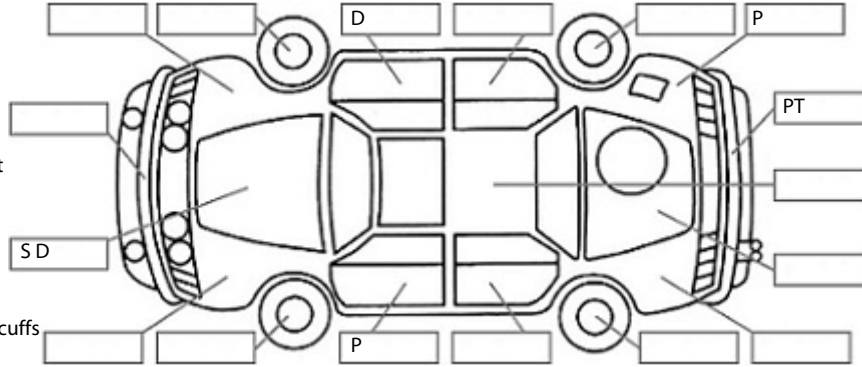

<b>Make:</b> Subaru	<b>Model:</b> XV	<b>Body Style:</b> Wagon
<b>Year:</b> 2014	<b>Registration:</b>	<b>Reg Expiry:</b>
<b>WoF Expiry:</b> 20 Dec 2025	<b>Odometer:</b> 80,272 Kms	<b>Good No:</b> 26423575
<b>VIN:</b> 7AT0GF1XX24069775	<b>Next Service:</b> 90,270 Kms	<b>Service History:</b> No

**Key:**

- S = scratch
- D = dent
- R = rust
- PT = paint defect
- C = crack
- P = pin dent
- \* = decals
- SC = stone chips
- W = significant scuffs

Body Inspection Comments

Note: some defects & blemishes may not be displayed in the diagram

Front bumper loose on left side

Conditions During Body Inspection: Dry

Under Carriage & Under Bonnet Inspection Comments

Interior Comments

Seats	Stains
Carpets	Good
Panels	Good
Dashboard	Good

General Comments

Road Conditions During Test Drive: Dry

Engine Timing Mechanism: Timing Chain  
Evidence of Cam Belt Replacement: Not Applicable Kms:

	Pass	Fail	N/A
<b>Engine</b>			
Oil level	✓		
Smoke & fumes	✓		
Performance	✓		
Noise	✓		
<b>Cooling System</b>			
Coolant condition	✓		
Performance	✓		
Radiator / Hoses (visual)	✓		
<b>Transmission</b>			
Operation	✓		
Noise	✓		
Clutch			✓
CV joints	✓		
Wheel bearings	✓		
<b>Brakes</b>			
Performance	✓		
Hand Brake	✓		
<b>Tyres</b> (lowest observed tread depth of tyres)			
Left front	5.0	mm	
Right front	5.0	mm	
Left rear	6.3	mm	
Right rear	6.1	mm	
Spare	N/A		
<b>Suspension</b>			
Suspension performance	✓		
Steering performance	✓		
Shock absorbers	✓		
<b>Air Conditioning / Heater</b>			
Operation	✓		
<b>Electrical / Accessories</b>			
Head lights	✓		
Tail lights	✓		
Indicators	✓		
Dashboard warning lights	✓		
Wipers (front & rear)	✓		
Window winder FL	✓		
Window winder FR	✓		
Window winder RL	✓		
Window winder RR	✓		
Rear view mirrors	✓		
Radio (basic test only)	✓		
CD (basic test only)	✓		
Number of keys	2		
Central locking	✓		
Remote locking	✓		
Sat. Nav. (basic test only)			✓
Reversing camera	✓		