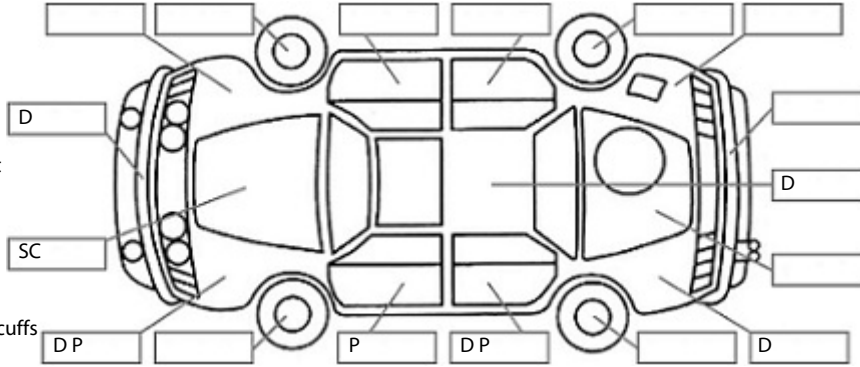

Key:

- S = scratch
- D = dent
- R = rust
- PT = paint defect
- C = crack
- P = pin dent
- * = decals
- SC = stone chips
- W = significant scuffs

Body Inspection Comments

Note: some defects & blemishes may not be displayed in the diagram

Engine Timing Mechanism: Timing Chain
Evidence of Cam Belt Replacement: Not Applicable Kms:

	Pass	Fail	N/A
Engine			
Oil level	✓		
Smoke & fumes	✓		
Performance	✓		
Noise	✓		
Cooling System			
Coolant condition	✓		
Performance	✓		
Radiator / Hoses (visual)	✓		
Transmission			
Operation	✓		
Noise	✓		
Clutch			✓
CV joints	✓		
Wheel bearings	✓		
Brakes			
Performance	✓		
Hand Brake	✓		
Tyres (lowest observed tread depth of tyres)			
Left front	5.8	mm	
Right front	5.9	mm	
Left rear	5.9	mm	
Right rear	5.7	mm	
Spare	Yes		
Suspension			
Suspension performance	✓		
Steering performance	✓		
Shock absorbers	✓		
Air Conditioning / Heater			
Operation	✓		
Electrical / Accessories			
Head lights	✓		
Tail lights	✓		
Indicators	✓		
Dashboard warning lights	✓		
Wipers (front & rear)	✓		
Window winder FL	✓		
Window winder FR	✓		
Window winder RL	✓		
Window winder RR	✓		
Rear view mirrors	✓		
Radio (basic test only)	✓		
CD (basic test only)	✓		
Number of keys	2		
Central locking	✓		
Remote locking	✓		
Sat. Nav. (basic test only)			✓
Reversing camera	✓		