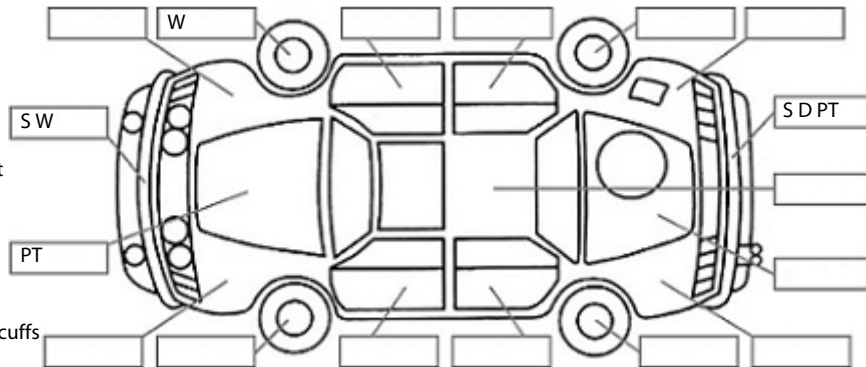

Key:

- S = scratch
- D = dent
- R = rust
- PT = paint defect
- C = crack
- P = pin dent
- * = decals
- SC = stone chips
- W = significant scuffs

Body Inspection Comments

Note: some defects & blemishes may not be displayed in the diagram

Rear bumper detaching on left side

Conditions During Body Inspection: Dry

Under Carriage & Under Bonnet Inspection Comments

Interior Comments

Seats	Good
Carpets	Good
Panels	Good
Dashboard	Good

General Comments