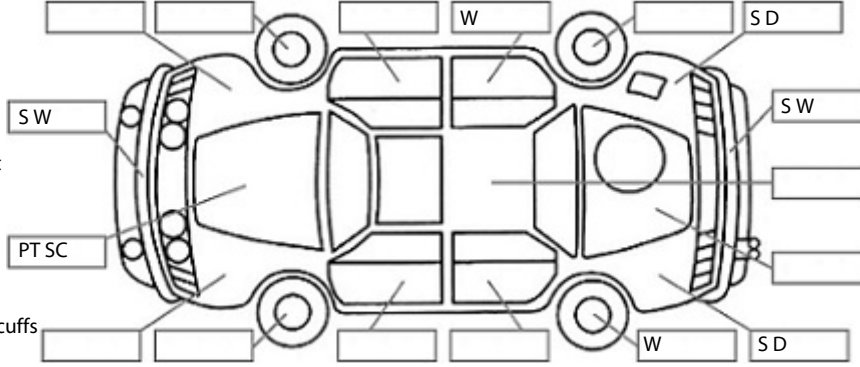

Key:

- S = scratch
- D = dent
- R = rust
- PT = paint defect
- C = crack
- P = pin dent
- * = decals
- SC = stone chips
- W = significant scuffs

Body Inspection Comments

Note: some defects & blemishes may not be displayed in the diagram

Front tyres low
Left repeater lens cracked

Conditions During Body Inspection: Dry

Under Carriage & Under Bonnet Inspection Comments

Interior Comments

Seats	Average
Carpets	Average
Panels	Average
Dashboard	Average