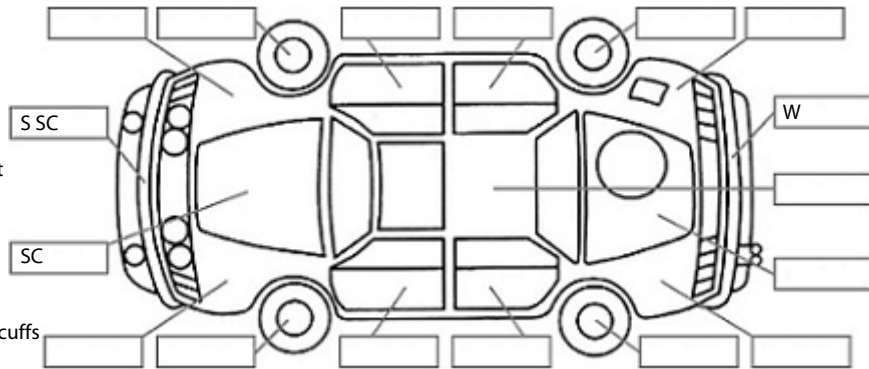

Key:

- S = scratch
- D = dent
- R = rust
- PT = paint defect
- C = crack
- P = pin dent
- * = decals
- SC = stone chips
- W = significant scuffs

Body Inspection Comments

Bonnet stay seized

Note: some defects & blemishes may not be displayed in the diagram