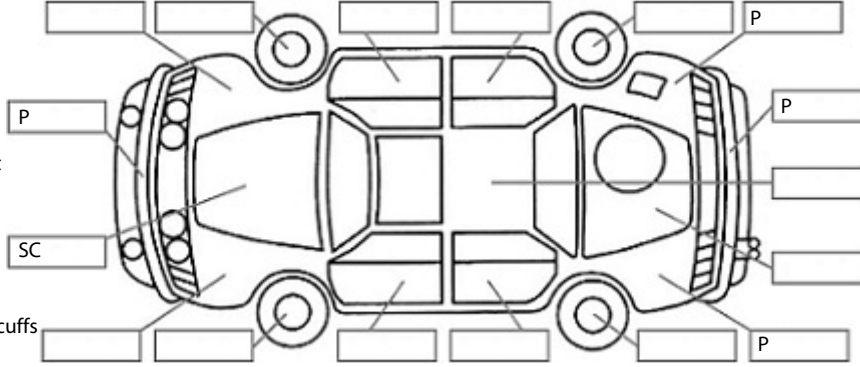

**Key:**

- S = scratch
- D = dent
- R = rust
- PT = paint defect
- C = crack
- P = pin dent
- \* = decals
- SC = stone chips
- W = significant scuffs

Body Inspection Comments

Canopy rear window paint flaking.