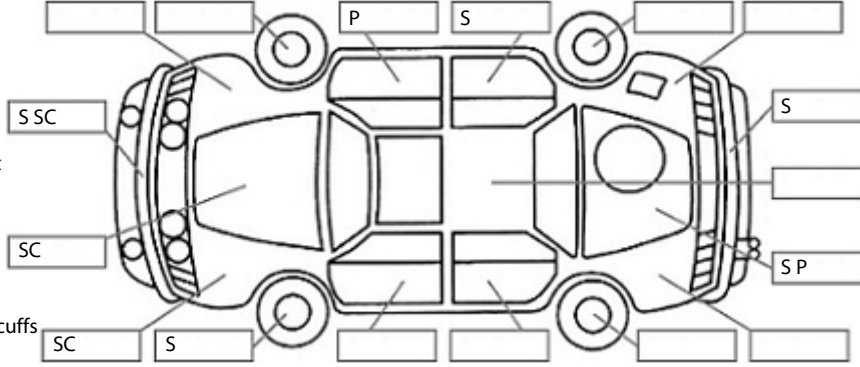

<b>Make:</b> Toyota	<b>Model:</b> Camry	<b>Body Style:</b> Sedan
<b>Year:</b> 2017	<b>Registration:</b> LBN283	<b>Reg Expiry:</b> 18 Feb 2025
<b>WoF Expiry:</b> 30 Oct 2025	<b>Odometer:</b> 81,855 Kms	<b>Good No:</b> 26422798
<b>VIN:</b> 6T1BD3FK60X158969	<b>Next Service:</b> 95,000kms	<b>Service History:</b> Yes

**Key:**

- S = scratch
- D = dent
- R = rust
- PT = paint defect
- C = crack
- P = pin dent
- \* = decals
- SC = stone chips
- W = significant scuffs

Body Inspection Comments

Note: some defects & blemishes may not be displayed in the diagram

Engine Timing Mechanism: Timing Chain  
Evidence of Cam Belt Replacement: Not Applicable Kms:

	Pass	Fail	N/A
<b>Engine</b>			
Oil level	✓		
Smoke & fumes	✓		
Performance	✓		
Noise	✓		
<b>Cooling System</b>			
Coolant condition	✓		
Performance	✓		
Radiator / Hoses (visual)	✓		
<b>Transmission</b>			
Operation	✓		
Noise	✓		
Clutch			✓
CV joints	✓		
Wheel bearings	✓		
<b>Brakes</b>			
Performance	✓		
Hand Brake	✓		
<b>Tyres</b> (lowest observed tread depth of tyres)			
Left front	7.0	mm	
Right front	7.0	mm	
Left rear	6.0	mm	
Right rear	7.0	mm	
Spare	Yes		
<b>Suspension</b>			
Suspension performance	✓		
Steering performance	✓		
Shock absorbers	✓		
<b>Air Conditioning / Heater</b>			
Operation	✓		
<b>Electrical / Accessories</b>			
Head lights	✓		
Tail lights	✓		
Indicators	✓		
Dashboard warning lights	✓		
Wipers (front & rear)	✓		
Window winder FL	✓		
Window winder FR	✓		
Window winder RL	✓		
Window winder RR	✓		
Rear view mirrors	✓		
Radio (basic test only)	✓		
CD (basic test only)	✓		
Number of keys	3		
Central locking	✓		
Remote locking	✓		
Sat. Nav. (basic test only)			✓
Reversing camera	✓		