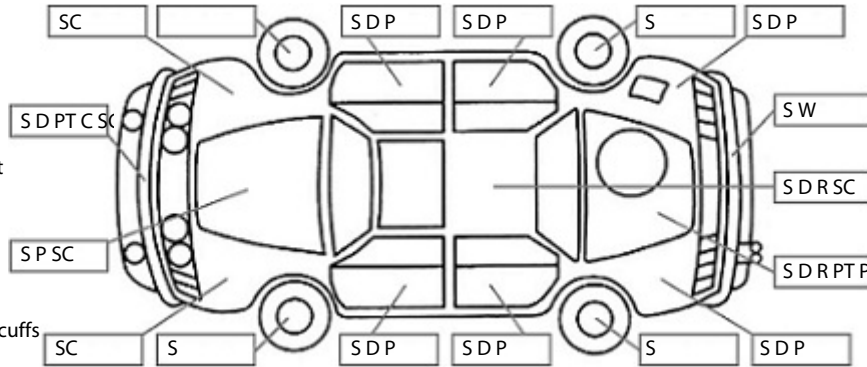

Key:

- S = scratch
- D = dent
- R = rust
- PT = paint defect
- C = crack
- P = pin dent
- * = decals
- SC = stone chips
- W = significant scuffs

Body Inspection Comments

Note: some defects & blemishes may not be displayed in the diagram

Large dent & crack in left bottom corner of front bumper. Cracks & holes on interior panels in rear cargo area of van.

Conditions During Body Inspection: Dry

Under Carriage & Under Bonnet Inspection Comments

Minor oil leak from bottom of cam belt cover, left side of engine block & from between engine/gearbox area.

Interior Comments

Seats	Poor
Carpets	Poor
Panels	Average
Dashboard	Average

General Comments

Large hole in base pad of driver's seat. Holes worn in carpet & carpet is very dirty. Dashboard ash tray is missing.