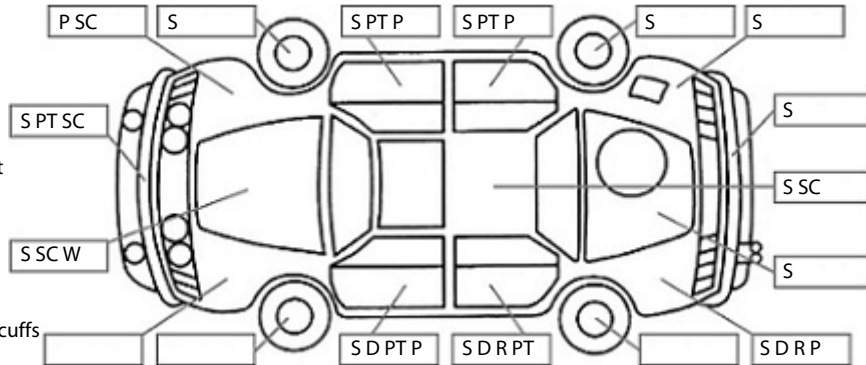

Key:

- S = scratch
- D = dent
- R = rust
- PT = paint defect
- C = crack
- P = pin dent
- * = decals
- SC = stone chips
- W = significant scuffs

Body Inspection Comments

Note: some defects & blemishes may not be displayed in the diagram