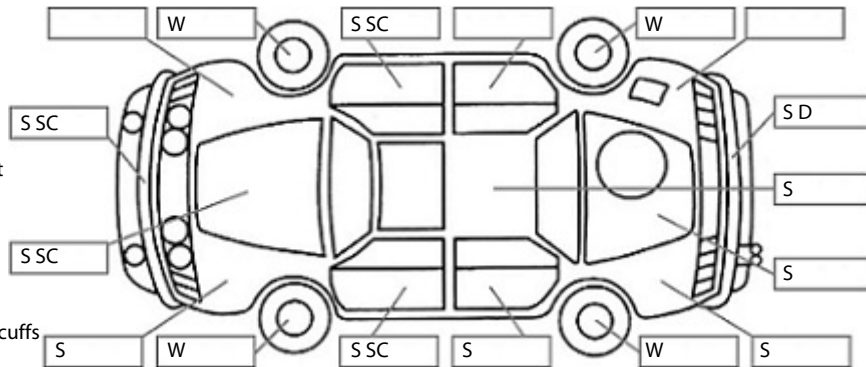

Make: Nissan	Model: Leaf	Body Style: Hatchback
Year: 2017	Registration: NFD472	Reg Expiry: 15 Dec 2024
WoF Expiry: 20 Nov 2025	Odometer: 84,430 Kms	Good No: 26421294
VIN: 7AT0DH8KX20003866	Next Service: 0	Service History: No

Key:

- S = scratch
- D = dent
- R = rust
- PT = paint defect
- C = crack
- P = pin dent
- * = decals
- SC = stone chips
- W = significant scuffs

Body Inspection Comments

Minor stone chips on windscreen
No spare tyre or puncture repair kit

Note: some defects & blemishes may not be displayed in the diagram

Conditions During Body Inspection: Dry

Under Carriage & Under Bonnet Inspection Comments

Front wheel drive

Interior Comments

Seats	Good
Carpets	Good
Panels	Good
Dashboard	Good