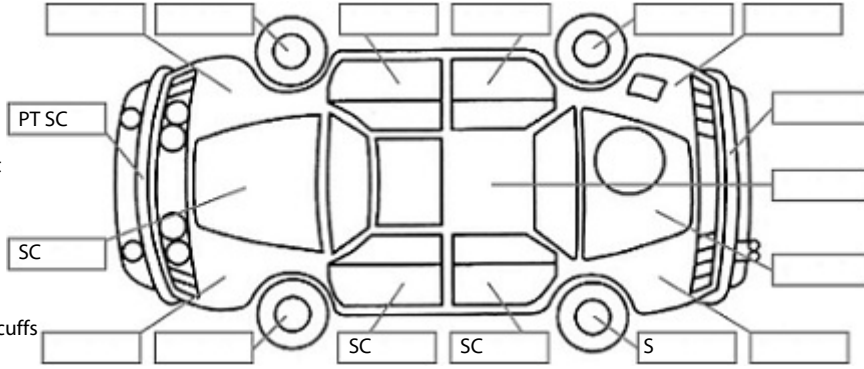

**Key:**

- S = scratch
- D = dent
- R = rust
- PT = paint defect
- C = crack
- P = pin dent
- \* = decals
- SC = stone chips
- W = significant scuffs

Body Inspection Comments

Note: some defects & blemishes may not be displayed in the diagram

Engine Timing Mechanism: Timing Chain  
Evidence of Cam Belt Replacement: Not Applicable Kms:

	Pass	Fail	N/A
<b>Engine</b>			
Oil level	✓		
Smoke & fumes	✓		
Performance	✓		
Noise	✓		
<b>Cooling System</b>			
Coolant condition	✓		
Performance	✓		
Radiator / Hoses (visual)	✓		
<b>Transmission</b>			
Operation	✓		
Noise	✓		
Clutch			✓
CV joints			✓
Wheel bearings	✓		
<b>Brakes</b>			
Performance	✓		
Hand Brake	✓		
<b>Tyres</b> (lowest observed tread depth of tyres)			
Left front	3.5	mm	
Right front	4.0	mm	
Left rear	2.5	mm	
Right rear	3.0	mm	
Spare	N/A		
<b>Suspension</b>			
Suspension performance	✓		
Steering performance	✓		
Shock absorbers	✓		
<b>Air Conditioning / Heater</b>			
Operation	✓		
<b>Electrical / Accessories</b>			
Head lights	✓		
Tail lights	✓		
Indicators	✓		
Dashboard warning lights	✓		
Wipers (front & rear)	✓		
Window winder FL	✓		
Window winder FR	✓		
Window winder RL	✓		
Window winder RR	✓		
Rear view mirrors	✓		
Radio (basic test only)	✓		
CD (basic test only)	✓		
Number of keys	1		
Central locking	✓		
Remote locking	✓		
Sat. Nav. (basic test only)			✓
Reversing camera			✓