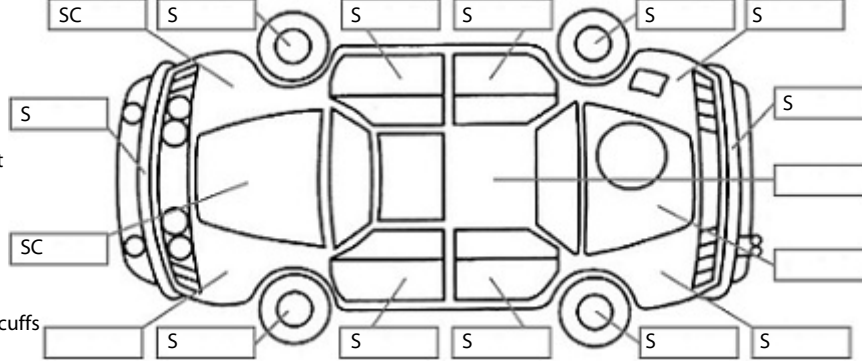

**Key:**

- S = scratch
- D = dent
- R = rust
- PT = paint defect
- C = crack
- P = pin dent
- \* = decals
- SC = stone chips
- W = significant scuffs

Body Inspection Comments

Note: some defects & blemishes may not be displayed in the diagram

Road Conditions During Test Drive: Dry

Engine Timing Mechanism: Timing Chain  
Evidence of Cam Belt Replacement: Not Applicable Kms:

	Pass	Fail	N/A
<b>Engine</b>			
Oil level	✓		
Smoke & fumes	✓		
Performance	✓		
Noise	✓		
<b>Cooling System</b>			
Coolant condition	✓		
Performance	✓		
Radiator / Hoses (visual)	✓		
<b>Transmission</b>			
Operation	✓		
Noise	✓		
Clutch			✓
CV joints	✓		
Wheel bearings	✓		
<b>Brakes</b>			
Performance	✓		
Hand Brake	✓		
<b>Tyres</b> (lowest observed tread depth of tyres)			
Left front	4	mm	
Right front	3	mm	
Left rear	6	mm	
Right rear	6	mm	
Spare			Yes
<b>Suspension</b>			
Suspension performance	✓		
Steering performance	✓		
Shock absorbers	✓		
<b>Air Conditioning / Heater</b>			
Operation	✓		
<b>Electrical / Accessories</b>			
Head lights	✓		
Tail lights	✓		
Indicators	✓		
Dashboard warning lights	✓		
Wipers (front & rear)	✓		
Window winder FL	✓		
Window winder FR	✓		
Window winder RL	✓		
Window winder RR	✓		
Rear view mirrors	✓		
Radio (basic test only)	✓		
CD (basic test only)			✓
Number of keys	2		
Central locking	✓		
Remote locking	✓		
Sat. Nav. (basic test only)	✓		
Reversing camera	✓		