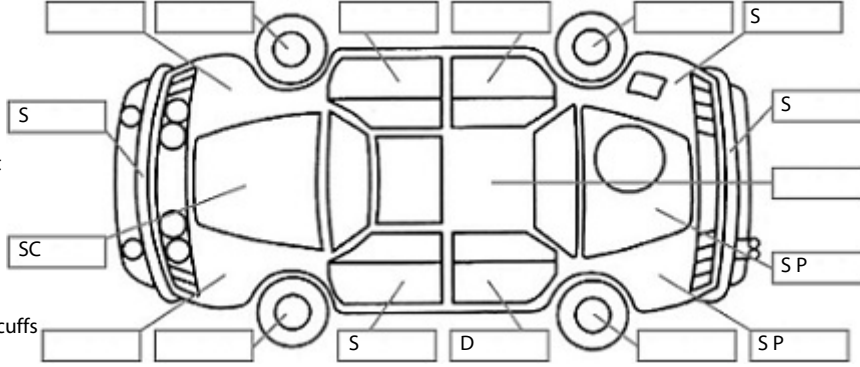

Make: Volkswagen	Model: Crafter	Body Style: Van
Year: 2023	Registration: PSS320	Reg Expiry: 07 Mar 2025
WoF Expiry: 08 Feb 2026	Odometer: 31,241 Kms	Good No: 26420371
VIN: WV1ZZZSYZN9047181	Next Service: 50,000 km	Service History: No

Key:

- S = scratch
- D = dent
- R = rust
- PT = paint defect
- C = crack
- P = pin dent
- * = decals
- SC = stone chips
- W = significant scuffs

Body Inspection Comments

Note: some defects & blemishes may not be displayed in the diagram

Reverse camera broken.
Hi stop light cracked.
Windscreen crack in cva.

Conditions During Body Inspection: Dry

Under Carriage & Under Bonnet Inspection Comments

FWD.

Interior Comments

Seats	Good
Carpets	Good
Panels	Good
Dashboard	Good