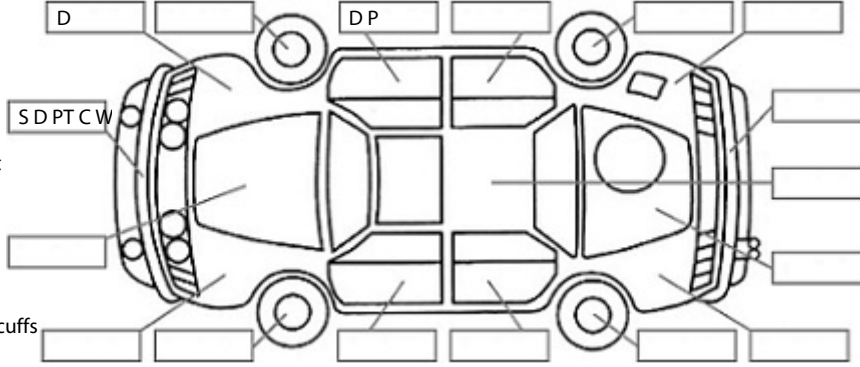

Key:

- S = scratch
- D = dent
- R = rust
- PT = paint defect
- C = crack
- P = pin dent
- * = decals
- SC = stone chips
- W = significant scuffs

Body Inspection Comments

Note: some defects & blemishes may not be displayed in the diagram

Left taillight lens crack.
Front bumper impact damage.

Conditions During Body Inspection: Dry

Under Carriage & Under Bonnet Inspection Comments

RWD
Engine oil overfilled.
Front crash bar surface rust.

Interior Comments

Seats	Good
Carpets	Good
Panels	Good
Dashboard	Good

General Comments

Right brake light NW.
W/S stone chip out of CVA.
Aftermarket roof light with dash switch.

Road Conditions During Test Drive: Dry

Engine Timing Mechanism: Timing Chain
Evidence of Cam Belt Replacement: Not Applicable Kms: