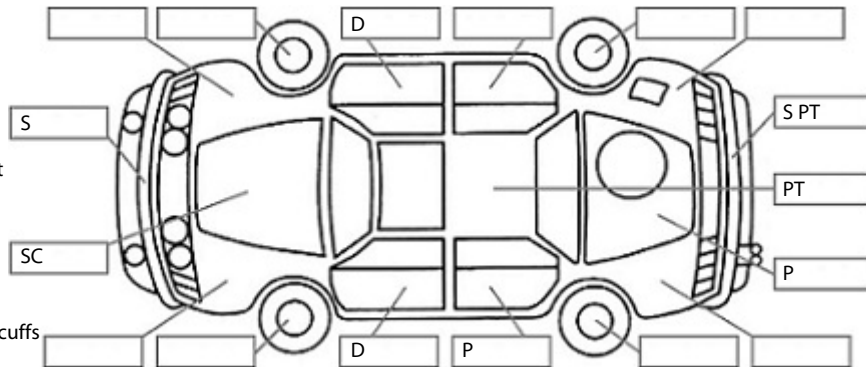

<b>Make:</b> Nissan	<b>Model:</b> X-Trail	<b>Body Style:</b> SUV
<b>Year:</b> 2021	<b>Registration:</b> NGE428	<b>Reg Expiry:</b>
<b>WoF Expiry:</b> 10 Dec 2025	<b>Odometer:</b> 112,750 Kms	<b>Good No:</b> 26420290
<b>VIN:</b> JN1JBAT32A0057009	<b>Next Service:</b> 122000 kms	<b>Service History:</b> Yes

**Key:**

- S = scratch
- D = dent
- R = rust
- PT = paint defect
- C = crack
- P = pin dent
- \* = decals
- SC = stone chips
- W = significant scuffs

**Body Inspection Comments**

Note: some defects & blemishes may not be displayed in the diagram

Driver door and centre console lid vinyl torn.

Conditions During Body Inspection: Dry

**Under Carriage & Under Bonnet Inspection Comments**

FWD

**Interior Comments**

Seats	Good
Carpets	Good
Panels	Average
Dashboard	Good