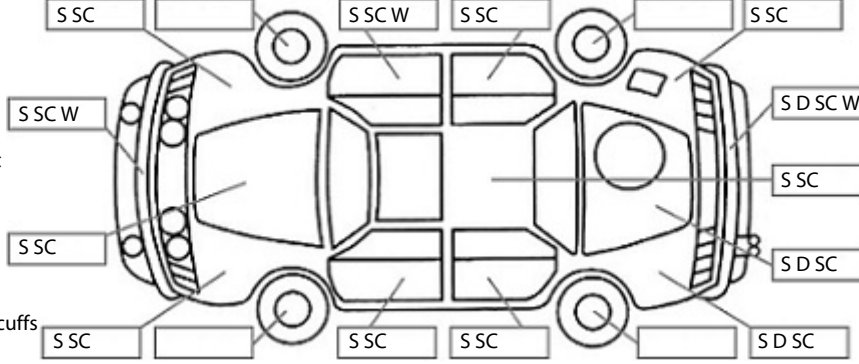

<b>Make:</b> Skoda	<b>Model:</b> Octavia	<b>Body Style:</b> Wagon
<b>Year:</b> 2010	<b>Registration:</b> FJN773	<b>Reg Expiry:</b> 23 Oct 2024
<b>WoF Expiry:</b> 25 Jan 2025	<b>Odometer:</b> 165,510 Kms	<b>Good No:</b> 26420080
<b>VIN:</b> TMBHT61Z7A2089467	<b>Next Service:</b> 175000	<b>Service History:</b> Yes

**Key:**

- S = scratch
- D = dent
- R = rust
- PT = paint defect
- C = crack
- P = pin dent
- \* = decals
- SC = stone chips
- W = significant scuffs

**Body Inspection Comments**

Note: some defects & blemishes may not be displayed in the diagram