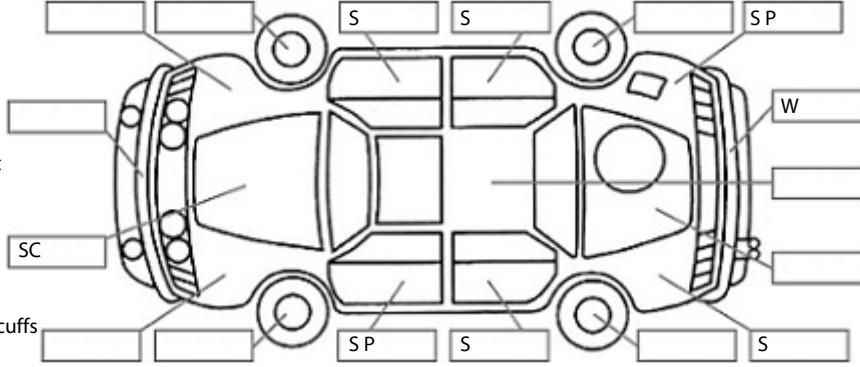

<b>Make:</b> Toyota	<b>Model:</b> Corolla	<b>Body Style:</b> Wagon
<b>Year:</b> 2017	<b>Registration:</b> PTW683	<b>Reg Expiry:</b> 05 Jul 2025
<b>WoF Expiry:</b> 02 Jul 2025	<b>Odometer:</b> 147,953 Kms	<b>Good No:</b> 26419544
<b>VIN:</b> 7AT0H607X22156932	<b>Next Service:</b> 19/06/25 or 155532k	<b>Service History:</b> Yes

**Key:**

- S = scratch
- D = dent
- R = rust
- PT = paint defect
- C = crack
- P = pin dent
- \* = decals
- SC = stone chips
- W = significant scuffs

Body Inspection Comments

Note: some defects & blemishes may not be displayed in the diagram

Engine Timing Mechanism: Timing Chain  
Evidence of Cam Belt Replacement: Not Applicable Kms:

	Pass	Fail	N/A
<b>Engine</b>			
Oil level	✓		
Smoke & fumes	✓		
Performance	✓		
Noise	✓		
<b>Cooling System</b>			
Coolant condition	✓		
Performance	✓		
Radiator / Hoses (visual)	✓		
<b>Transmission</b>			
Operation	✓		
Noise	✓		
Clutch			✓
CV joints	✓		
Wheel bearings	✓		
<b>Brakes</b>			
Performance	✓		
Hand Brake	✓		
<b>Tyres</b> (lowest observed tread depth of tyres)			
Left front	6	mm	
Right front	6	mm	
Left rear	7	mm	
Right rear	7	mm	
Spare	Yes		
<b>Suspension</b>			
Suspension performance	✓		
Steering performance	✓		
Shock absorbers	✓		
<b>Air Conditioning / Heater</b>			
Operation	✓		
<b>Electrical / Accessories</b>			
Head lights	✓		
Tail lights	✓		
Indicators	✓		
Dashboard warning lights	✓		
Wipers (front & rear)	✓		
Window winder FL	✓		
Window winder FR	✓		
Window winder RL	✓		
Window winder RR	✓		
Rear view mirrors	✓		
Radio (basic test only)	✓		
CD (basic test only)			✓
Number of keys	1		
Central locking	✓		
Remote locking	✓		
Sat. Nav. (basic test only)			✓
Reversing camera	✓		