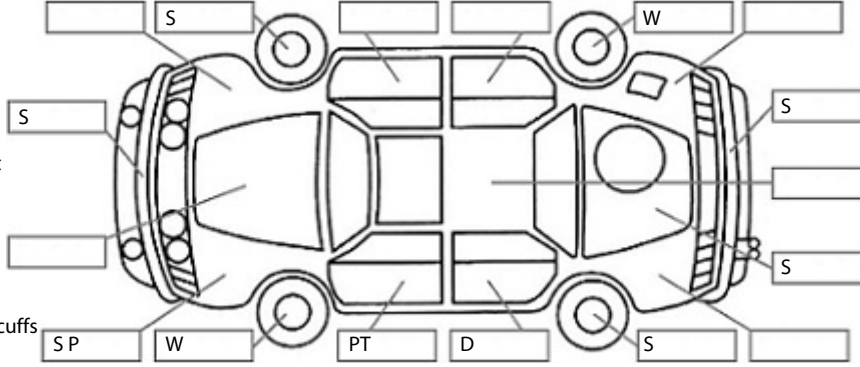

Key:

- S = scratch
- D = dent
- R = rust
- PT = paint defect
- C = crack
- P = pin dent
- * = decals
- SC = stone chips
- W = significant scuffs

Body Inspection Comments

Stone crack on middle of windscreen.