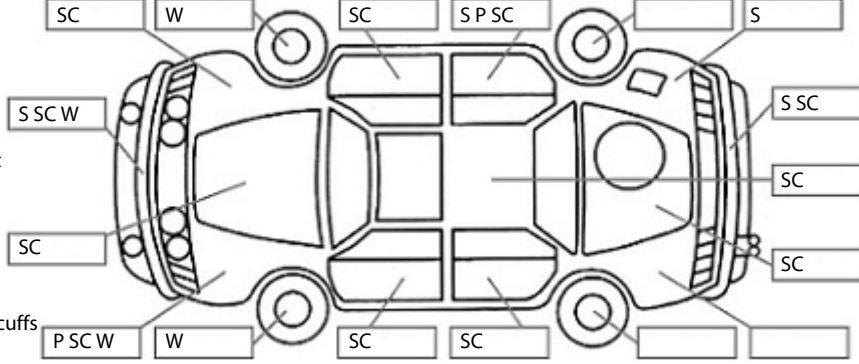

Key:

- S = scratch
- D = dent
- R = rust
- PT = paint defect
- C = crack
- P = pin dent
- * = decals
- SC = stone chips
- W = significant scuffs

Note: some defects & blemishes may not be displayed in the diagram