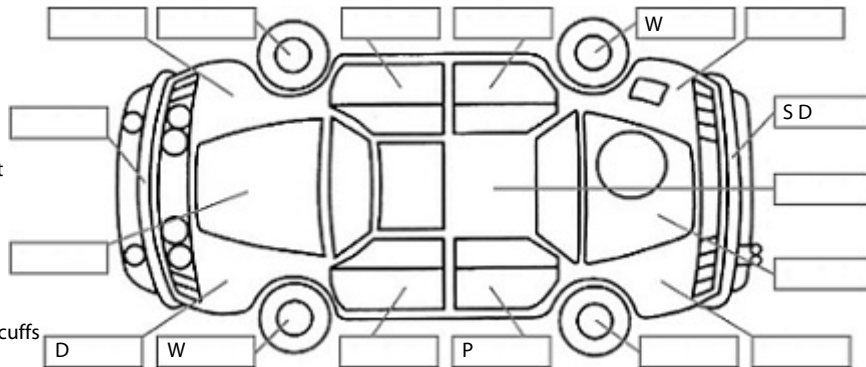

Make: Suzuki	Model: Aerio	Body Style: SUV
Year: 2001	Registration: FF5565	Reg Expiry: 17 Jan 2025
WoF Expiry: 05 Dec 2025	Odometer: 85,255 Kms	Good No: 26418957
VIN: 7A8GKEE0709105705	Next Service: 97,000kms	Service History: No

Key:

- S = scratch
- D = dent
- R = rust
- PT = paint defect
- C = crack
- P = pin dent
- * = decals
- SC = stone chips
- W = significant scuffs

Body Inspection Comments

Note: some defects & blemishes may not be displayed in the diagram