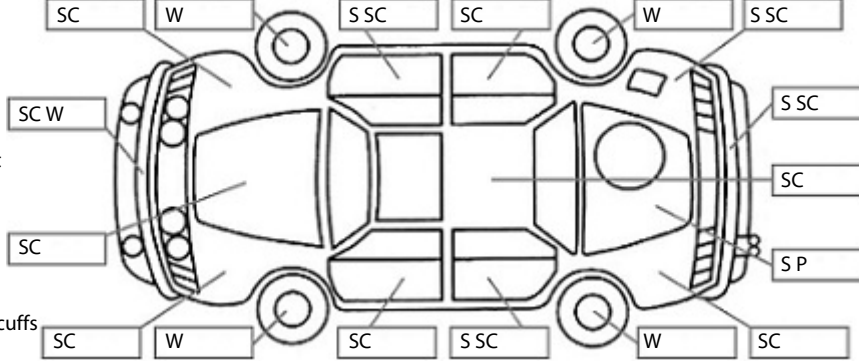

Make: Volvo	Model: S60	Body Style: Sedan
Year: 2011	Registration: LZR363	Reg Expiry: 07 Feb 2025
WoF Expiry: 20 Nov 2025	Odometer: 143,423 Kms	Good No: 26418263
VIN: YV1FS9056B2031083	Next Service: 149,072 Kms	Service History: No

Key:

- S = scratch
- D = dent
- R = rust
- PT = paint defect
- C = crack
- P = pin dent
- * = decals
- SC = stone chips
- W = significant scuffs

Note: some defects & blemishes may not be displayed in the diagram

Body Inspection Comments

Rear bumper tow hook cover missing,
RH daytime running light lens cracked

Conditions During Body Inspection: Dry

Under Carriage & Under Bonnet Inspection Comments

Minor oil leak.

Interior Comments

Seats	Good
Carpets	Good
Panels	Good
Dashboard	Good

General Comments

Road Conditions During Test Drive: Dry

Engine Timing Mechanism: Timing Chain
Evidence of Cam Belt Replacement: Not Applicable Kms:

	Pass	Fail	N/A
Engine			
Oil level	✓		
Smoke & fumes	✓		
Performance	✓		
Noise	✓		
Cooling System			
Coolant condition	✓		
Performance	✓		
Radiator / Hoses (visual)	✓		
Transmission			
Operation	✓		
Noise	✓		
Clutch			✓
CV joints	✓		
Wheel bearings	✓		
Brakes			
Performance	✓		
Hand Brake	✓		
Tyres (lowest observed tread depth of tyres)			
Left front	4.5	mm	
Right front	4.5	mm	
Left rear	8.0	mm	
Right rear	5.5	mm	
Spare	N/A		
Suspension			
Suspension performance	✓		
Steering performance	✓		
Shock absorbers	✓		
Air Conditioning / Heater			
Operation	✓		
Electrical / Accessories			
Head lights	✓		
Tail lights	✓		
Indicators	✓		
Dashboard warning lights	✓		
Wipers (front & rear)	✓		
Window winder FL	✓		
Window winder FR	✓		
Window winder RL	✓		
Window winder RR	✓		
Rear view mirrors	✓		
Radio (basic test only)	✓		
CD (basic test only)	✓		
Number of keys	2		
Central locking	✓		
Remote locking	✓		
Sat. Nav. (basic test only)			✓
Reversing camera	✓		