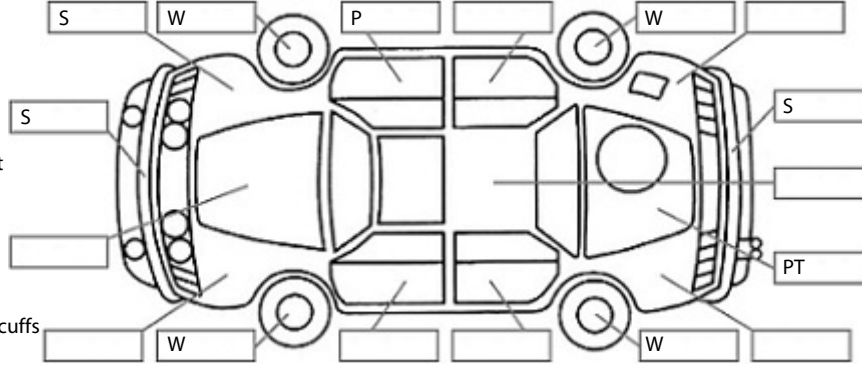

<b>Make:</b> Hyundai	<b>Model:</b> I30	<b>Body Style:</b> Hatchback
<b>Year:</b> 2013	<b>Registration:</b> GTE184	<b>Reg Expiry:</b> 27 Dec 2024
<b>WoF Expiry:</b> 18 Jun 2025	<b>Odometer:</b> 147,267 Kms	<b>Good No:</b> 26418198
<b>VIN:</b> KMHD251EMDU08391	<b>Next Service:</b> 161000Z	<b>Service History:</b> No

**Key:**

- S = scratch
- D = dent
- R = rust
- PT = paint defect
- C = crack
- P = pin dent
- \* = decals
- SC = stone chips
- W = significant scuffs

**Body Inspection Comments**

Imperfection left of windscreen  
Rear bumper misaligned