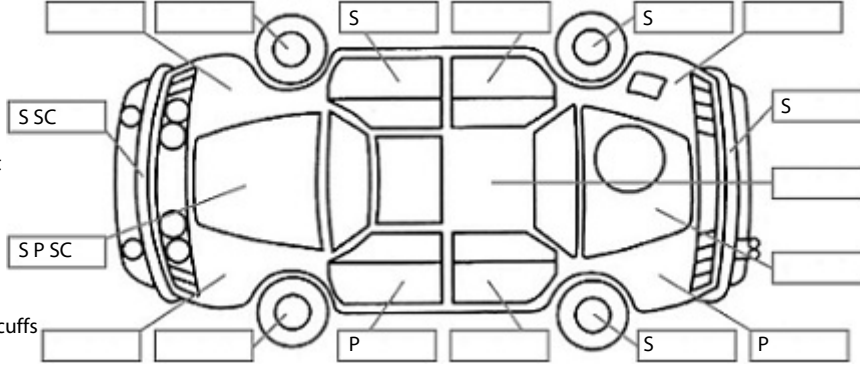

Key:

- S = scratch
- D = dent
- R = rust
- PT = paint defect
- C = crack
- P = pin dent
- * = decals
- SC = stone chips
- W = significant scuffs

Body Inspection Comments

Note: some defects & blemishes may not be displayed in the diagram

Engine Timing Mechanism: Timing Chain
Evidence of Cam Belt Replacement: Not Applicable Kms:

	Pass	Fail	N/A
Engine			
Oil level	✓		
Smoke & fumes	✓		
Performance	✓		
Noise	✓		
Cooling System			
Coolant condition	✓		
Performance	✓		
Radiator / Hoses (visual)	✓		
Transmission			
Operation	✓		
Noise	✓		
Clutch			✓
CV joints	✓		
Wheel bearings	✓		
Brakes			
Performance	✓		
Hand Brake	✓		
Tyres (lowest observed tread depth of tyres)			
Left front	5.0	mm	
Right front	5.3	mm	
Left rear	5.2	mm	
Right rear	6.0	mm	
Spare	N/A		
Suspension			
Suspension performance	✓		
Steering performance	✓		
Shock absorbers	✓		
Air Conditioning / Heater			
Operation	✓		
Electrical / Accessories			
Head lights	✓		
Tail lights	✓		
Indicators	✓		
Dashboard warning lights	✓		
Wipers (front & rear)	✓		
Window winder FL	✓		
Window winder FR	✓		
Window winder RL	✓		
Window winder RR	✓		
Rear view mirrors	✓		
Radio (basic test only)	✓		
CD (basic test only)	✓		
Number of keys	1		
Central locking	✓		
Remote locking	✓		
Sat. Nav. (basic test only)			✓
Reversing camera	✓		