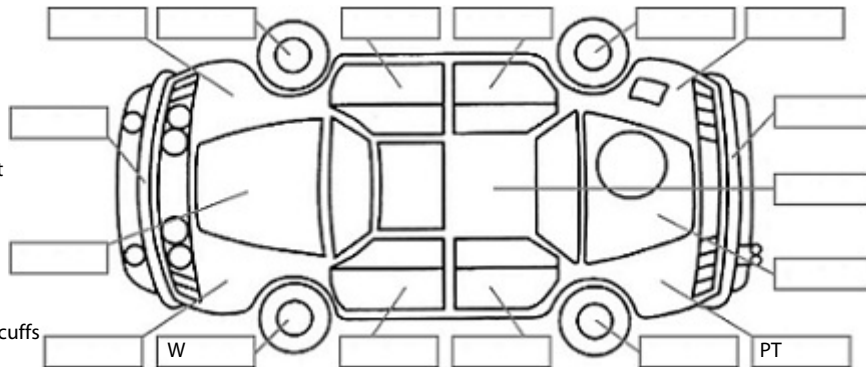

Key:

- S = scratch
- D = dent
- R = rust
- PT = paint defect
- C = crack
- P = pin dent
- * = decals
- SC = stone chips
- W = significant scuffs

Body Inspection Comments

Note: some defects & blemishes may not be displayed in the diagram

Runflat tyre on rear. Normal tyre on front. Puncture seal supplied.

Conditions During Body Inspection: Dry

Under Carriage & Under Bonnet Inspection Comments

Interior Comments

Seats	Good
Carpets	Good
Panels	Good
Dashboard	Good