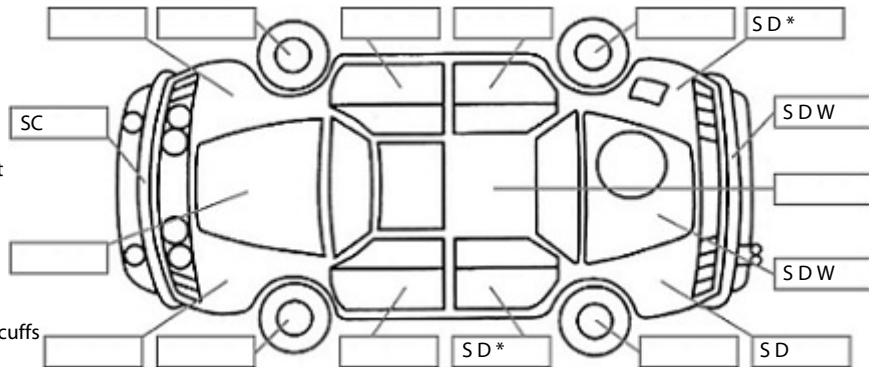

**Key:**

- S = scratch
- D = dent
- R = rust
- PT = paint defect
- C = crack
- P = pin dent
- \* = decals
- SC = stone chips
- W = significant scuffs

**Body Inspection Comments**

Right tail light cracked  
 Windscreen cracks  
 No tray cover key