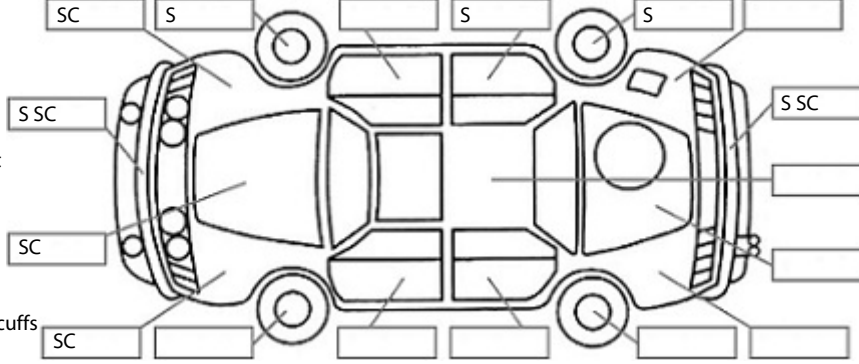

Key:

- S = scratch
- D = dent
- R = rust
- PT = paint defect
- C = crack
- P = pin dent
- * = decals
- SC = stone chips
- W = significant scuffs

Body Inspection Comments

Note: some defects & blemishes may not be displayed in the diagram

Rear badge missing.
Chip in windscreen.

Conditions During Body Inspection: Dry

Under Carriage & Under Bonnet Inspection Comments

Oil leaks.
Engine cover and scuttle panels missing.

Interior Comments

Seats	Average
Carpets	Poor
Panels	Average
Dashboard	Average