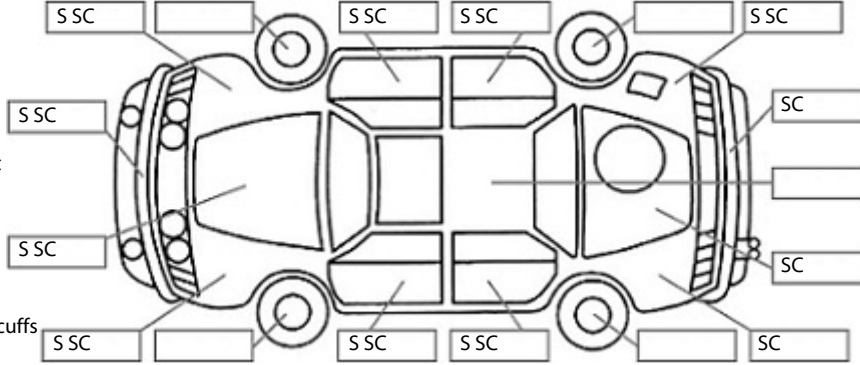

Key:

- S = scratch
- D = dent
- R = rust
- PT = paint defect
- C = crack
- P = pin dent
- * = decals
- SC = stone chips
- W = significant scuffs

Body Inspection Comments

Note: some defects & blemishes may not be displayed in the diagram

Engine Timing Mechanism: Timing Chain
Evidence of Cam Belt Replacement: Not Applicable Kms:

	Pass	Fail	N/A
Engine			
Oil level	✓		
Smoke & fumes	✓		
Performance	✓		
Noise		✓	
Cooling System			
Coolant condition	✓		
Performance	✓		
Radiator / Hoses (visual)	✓		
Transmission			
Operation		✓	
Noise	✓		
Clutch			✓
CV joints	✓		
Wheel bearings	✓		
Brakes			
Performance	✓		
Hand Brake	✓		
Tyres (lowest observed tread depth of tyres)			
Left front	7.0	mm	
Right front	7.0	mm	
Left rear	6.0	mm	
Right rear	6.0	mm	
Spare	Yes		
Suspension			
Suspension performance	✓		
Steering performance	✓		
Shock absorbers	✓		
Air Conditioning / Heater			
Operation	✓		
Electrical / Accessories			
Head lights	✓		
Tail lights	✓		
Indicators	✓		
Dashboard warning lights	✓		
Wipers (front & rear)	✓		
Window winder FL	✓		
Window winder FR	✓		
Window winder RL	✓		
Window winder RR	✓		
Rear view mirrors	✓		
Radio (basic test only)	✓		
CD (basic test only)	✓		
Number of keys	1		
Central locking	✓		
Remote locking	✓		
Sat. Nav. (basic test only)			✓
Reversing camera			✓