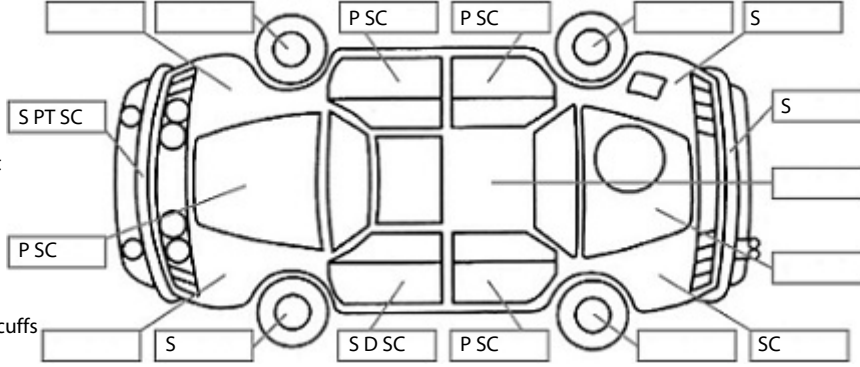

<b>Make:</b> Subaru	<b>Model:</b> Impreza	<b>Body Style:</b> Wagon
<b>Year:</b> 2014	<b>Registration:</b> HJD46	<b>Reg Expiry:</b> 25 Jul 2025
<b>WoF Expiry:</b> 24 Feb 2025	<b>Odometer:</b> 88,624 Kms	<b>Good No:</b> 26416994
<b>VIN:</b> JF1GP7KC5EG047784	<b>Next Service:</b> 97,497kms	<b>Service History:</b> Yes

**Key:**

- S = scratch
- D = dent
- R = rust
- PT = paint defect
- C = crack
- P = pin dent
- \* = decals
- SC = stone chips
- W = significant scuffs

Body Inspection Comments

Tyres wearing on shoulders.

Note: some defects & blemishes may not be displayed in the diagram

Conditions During Body Inspection: Dry

Under Carriage & Under Bonnet Inspection Comments

Interior Comments

Seats	Rips on drivers seat.
Carpets	Hole on drivers side.
Panels	Cargo blind missing.
Dashboard	Steering wheel worn.