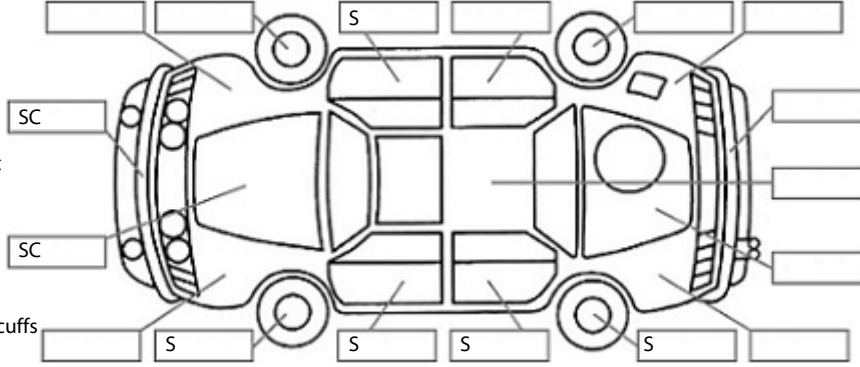

Make: Toyota	Model: Aqua	Body Style: Hatchback
Year: 2013	Registration: NBK280	Reg Expiry: 19 Mar 2025
WoF Expiry: 26 Jan 2025	Odometer: 167,117 Kms	Good No: 26416902
VIN: 7AT0H65YX20202809	Next Service:	Service History: Yes

Key:

- S = scratch
- D = dent
- R = rust
- PT = paint defect
- C = crack
- P = pin dent
- * = decals
- SC = stone chips
- W = significant scuffs

Body Inspection Comments

Note: some defects & blemishes may not be displayed in the diagram

Engine Timing Mechanism: Timing Chain
Evidence of Cam Belt Replacement: Not Applicable Kms:

	Pass	Fail	N/A
Engine			
Oil level	✓		
Smoke & fumes	✓		
Performance	✓		
Noise	✓		
Cooling System			
Coolant condition	✓		
Performance	✓		
Radiator / Hoses (visual)	✓		
Transmission			
Operation	✓		
Noise	✓		
Clutch			✓
CV joints	✓		
Wheel bearings	✓		
Brakes			
Performance	✓		
Hand Brake	✓		
Tyres (lowest observed tread depth of tyres)			
Left front	6	mm	
Right front	7	mm	
Left rear	7	mm	
Right rear	5	mm	
Spare		Yes	
Suspension			
Suspension performance	✓		
Steering performance	✓		
Shock absorbers	✓		
Air Conditioning / Heater			
Operation	✓		
Electrical / Accessories			
Head lights	✓		
Tail lights	✓		
Indicators	✓		
Dashboard warning lights	✓		
Wipers (front & rear)	✓		
Window winder FL	✓		
Window winder FR	✓		
Window winder RL	✓		
Window winder RR	✓		
Rear view mirrors	✓		
Radio (basic test only)	✓		
CD (basic test only)			✓
Number of keys	2		
Central locking	✓		
Remote locking	✓		
Sat. Nav. (basic test only)			✓
Reversing camera			✓