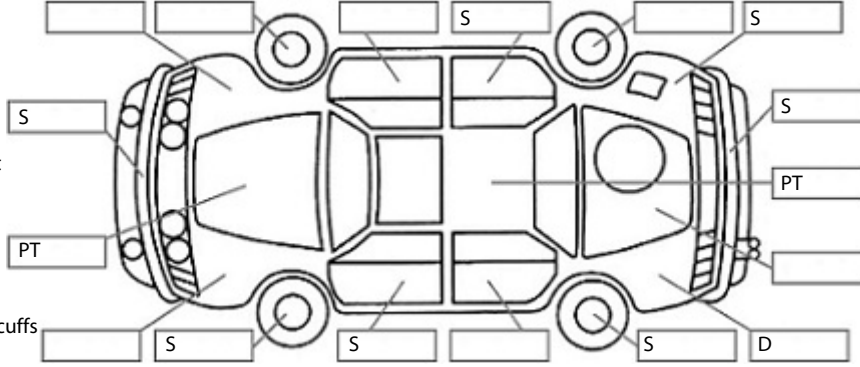

**Key:**

- S = scratch
- D = dent
- R = rust
- PT = paint defect
- C = crack
- P = pin dent
- \* = decals
- SC = stone chips
- W = significant scuffs

Body Inspection Comments

Note: some defects & blemishes may not be displayed in the diagram

Engine Timing Mechanism: Timing Chain  
Evidence of Cam Belt Replacement: Not Applicable Kms:

	Pass	Fail	N/A
<b>Engine</b>			
Oil level	✓		
Smoke & fumes	✓		
Performance	✓		
Noise	✓		
<b>Cooling System</b>			
Coolant condition	✓		
Performance	✓		
Radiator / Hoses (visual)	✓		
<b>Transmission</b>			
Operation	✓		
Noise	✓		
Clutch	✓		
CV joints	✓		
Wheel bearings	✓		
<b>Brakes</b>			
Performance	✓		
Hand Brake	✓		
<b>Tyres</b> (lowest observed tread depth of tyres)			
Left front	5	mm	
Right front	5	mm	
Left rear	3	mm	
Right rear	3	mm	
Spare	Yes		
<b>Suspension</b>			
Suspension performance	✓		
Steering performance	✓		
Shock absorbers	✓		
<b>Air Conditioning / Heater</b>			
Operation	✓		
<b>Electrical / Accessories</b>			
Head lights	✓		
Tail lights	✓		
Indicators	✓		
Dashboard warning lights	✓		
Wipers (front & rear)	✓		
Window winder FL	✓		
Window winder FR	✓		
Window winder RL	✓		
Window winder RR	✓		
Rear view mirrors	✓		
Radio (basic test only)	✓		
CD (basic test only)	✓		
Number of keys	1		
Central locking	✓		
Remote locking	✓		
Sat. Nav. (basic test only)	✓		
Reversing camera	✓		