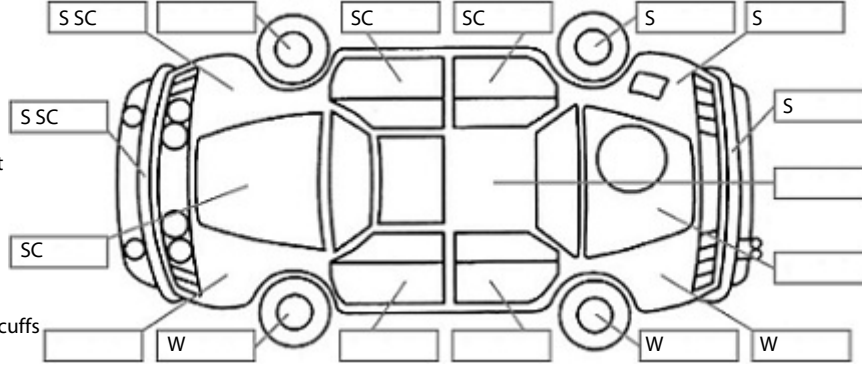

Key:

- S = scratch
- D = dent
- R = rust
- PT = paint defect
- C = crack
- P = pin dent
- * = decals
- SC = stone chips
- W = significant scuffs

Body Inspection Comments

Right wing mirror scuffed.

Note: some defects & blemishes may not be displayed in the diagram