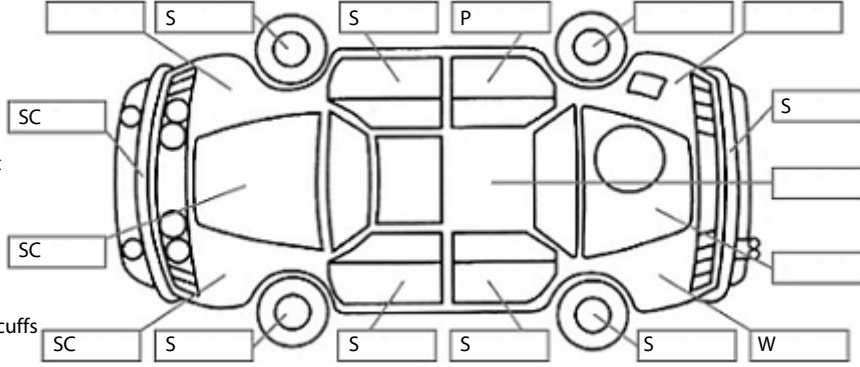

**Key:**

- S = scratch
- D = dent
- R = rust
- PT = paint defect
- C = crack
- P = pin dent
- \* = decals
- SC = stone chips
- W = significant scuffs

Body Inspection Comments

Note: some defects & blemishes may not be displayed in the diagram

Engine Timing Mechanism: Timing Chain  
Evidence of Cam Belt Replacement: Not Applicable Kms:

	Pass	Fail	N/A
<b>Engine</b>			
Oil level	✓		
Smoke & fumes	✓		
Performance	✓		
Noise	✓		
<b>Cooling System</b>			
Coolant condition	✓		
Performance	✓		
Radiator / Hoses (visual)	✓		
<b>Transmission</b>			
Operation	✓		
Noise	✓		
Clutch			✓
CV joints	✓		
Wheel bearings	✓		
<b>Brakes</b>			
Performance	✓		
Hand Brake	✓		
<b>Tyres</b> (lowest observed tread depth of tyres)			
Left front	5	mm	
Right front	5	mm	
Left rear	7	mm	
Right rear	7	mm	
Spare		N/A	
<b>Suspension</b>			
Suspension performance	✓		
Steering performance	✓		
Shock absorbers	✓		
<b>Air Conditioning / Heater</b>			
Operation	✓		
<b>Electrical / Accessories</b>			
Head lights	✓		
Tail lights	✓		
Indicators	✓		
Dashboard warning lights	✓		
Wipers (front & rear)	✓		
Window winder FL	✓		
Window winder FR	✓		
Window winder RL	✓		
Window winder RR	✓		
Rear view mirrors	✓		
Radio (basic test only)	✓		
CD (basic test only)			✓
Number of keys	1		
Central locking	✓		
Remote locking	✓		
Sat. Nav. (basic test only)			✓
Reversing camera	✓		