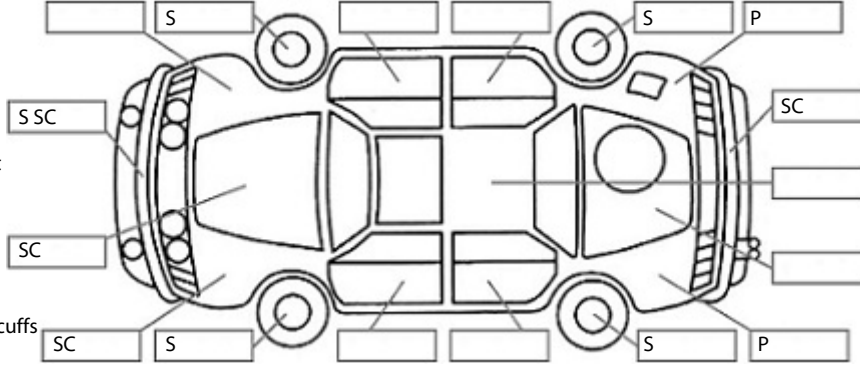

**Key:**

- S = scratch
- D = dent
- R = rust
- PT = paint defect
- C = crack
- P = pin dent
- \* = decals
- SC = stone chips
- W = significant scuffs

Body Inspection Comments

Front bumper spoiler is loose.

Note: some defects & blemishes may not be displayed in the diagram

Conditions During Body Inspection: Dry

Under Carriage & Under Bonnet Inspection Comments

Run flat tyres fitted.  
Engine oil leak.

Interior Comments