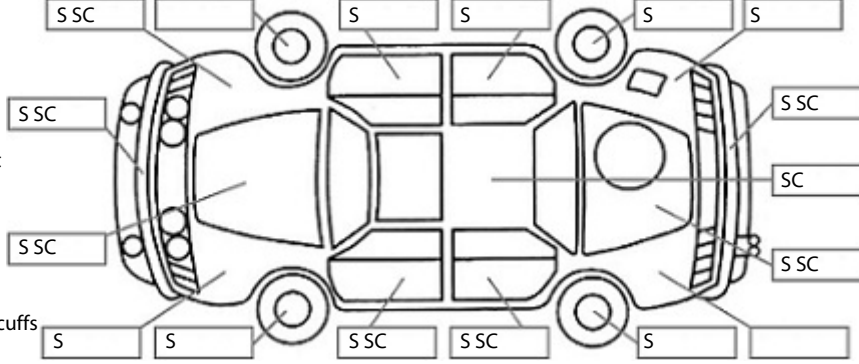

Key:

- S = scratch
- D = dent
- R = rust
- PT = paint defect
- C = crack
- P = pin dent
- * = decals
- SC = stone chips
- W = significant scuffs

Body Inspection Comments

Note: some defects & blemishes may not be displayed in the diagram