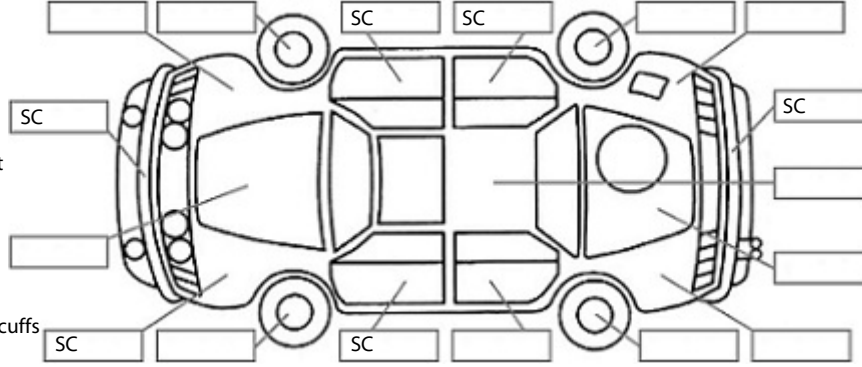

Key:

- S = scratch
- D = dent
- R = rust
- PT = paint defect
- C = crack
- P = pin dent
- * = decals
- SC = stone chips
- W = significant scuffs

Body Inspection Comments

Crack in windscreen.

Note: some defects & blemishes may not be displayed in the diagram

Engine Timing Mechanism: Timing Chain
Evidence of Cam Belt Replacement: Not Applicable Kms:

	Pass	Fail	N/A
Engine			
Oil level	✓		
Smoke & fumes	✓		
Performance	✓		
Noise	✓		
Cooling System			
Coolant condition	✓		
Performance	✓		
Radiator / Hoses (visual)	✓		
Transmission			
Operation	✓		
Noise	✓		
Clutch			✓
CV joints	✓		
Wheel bearings	✓		
Brakes			
Performance	✓		
Hand Brake	✓		
Tyres (lowest observed tread depth of tyres)			
Left front	6.0	mm	
Right front	6.5	mm	
Left rear	5.5	mm	
Right rear	5.5	mm	
Spare	N/A		
Suspension			
Suspension performance	✓		
Steering performance	✓		
Shock absorbers	✓		
Air Conditioning / Heater			
Operation	✓		
Electrical / Accessories			
Head lights	✓		
Tail lights	✓		
Indicators	✓		
Dashboard warning lights	✓		
Wipers (front & rear)	✓		
Window winder FL	✓		
Window winder FR	✓		
Window winder RL	✓		
Window winder RR	✓		
Rear view mirrors	✓		
Radio (basic test only)	✓		
CD (basic test only)			✓
Number of keys	1		
Central locking	✓		
Remote locking	✓		
Sat. Nav. (basic test only)			✓
Reversing camera	✓		