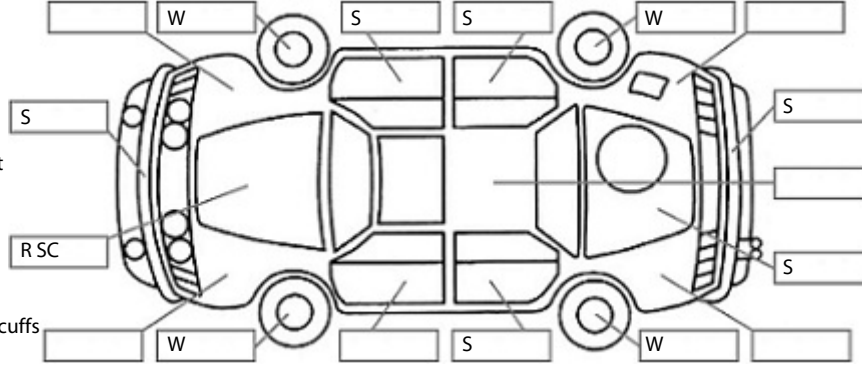

Make: Toyota	Model: Caldina	Body Style: Wagon
Year: 1999	Registration: EGS365	Reg Expiry: 03 Jan 2025
WoF Expiry: 13 Dec 2024	Odometer: 235,222 Kms	Good No: 26416301
VIN: 7A8H6240707029710	Next Service:	Service History: No

Key:

- S = scratch
- D = dent
- R = rust
- PT = paint defect
- C = crack
- P = pin dent
- * = decals
- SC = stone chips
- W = significant scuffs

Body Inspection Comments

Note: some defects & blemishes may not be displayed in the diagram

Conditions During Body Inspection:

Under Carriage & Under Bonnet Inspection Comments

Oil leaks

Interior Comments

Seats	Average
Carpets	Average
Panels	Average
Dashboard	Average

General Comments

Road Conditions During Test Drive: Dry

Engine Timing Mechanism: Timing Chain
Evidence of Cam Belt Replacement: Not Applicable Kms:

	Pass	Fail	N/A
Engine			
Oil level	✓		
Smoke & fumes	✓		
Performance	✓		
Noise	✓		
Cooling System			
Coolant condition	✓		
Performance	✓		
Radiator / Hoses (visual)	✓		
Transmission			
Operation	✓		
Noise	✓		
Clutch			✓
CV joints	✓		
Wheel bearings	✓		
Brakes			
Performance	✓		
Hand Brake	✓		
Tyres (lowest observed tread depth of tyres)			
Left front	3	mm	
Right front	3	mm	
Left rear	5	mm	
Right rear	5	mm	
Spare		Yes	
Suspension			
Suspension performance	✓		
Steering performance	✓		
Shock absorbers	✓		
Air Conditioning / Heater			
Operation	✓		
Electrical / Accessories			
Head lights	✓		
Tail lights	✓		
Indicators	✓		
Dashboard warning lights	✓		
Wipers (front & rear)	✓		
Window winder FL	✓		
Window winder FR	✓		
Window winder RL	✓		
Window winder RR	✓		
Rear view mirrors	✓		
Radio (basic test only)	✓		
CD (basic test only)	✓		
Number of keys	2		
Central locking	✓		
Remote locking	✓		
Sat. Nav. (basic test only)			✓
Reversing camera			✓