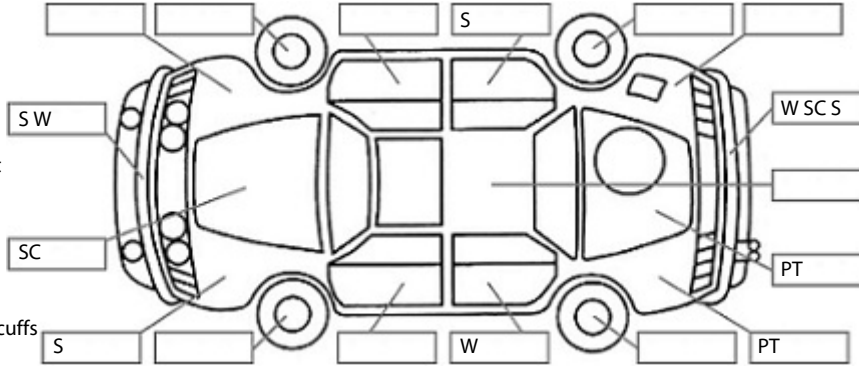

Key:

- S = scratch
- D = dent
- R = rust
- PT = paint defect
- C = crack
- P = pin dent
- * = decals
- SC = stone chips
- W = significant scuffs

Body Inspection Comments

Rear left bumper slightly misaligned

Note: some defects & blemishes may not be displayed in the diagram

Conditions During Body Inspection: Dry

Under Carriage & Under Bonnet Inspection Comments

Interior Comments

Seats	Average
Carpets	Average
Panels	Average
Dashboard	Average