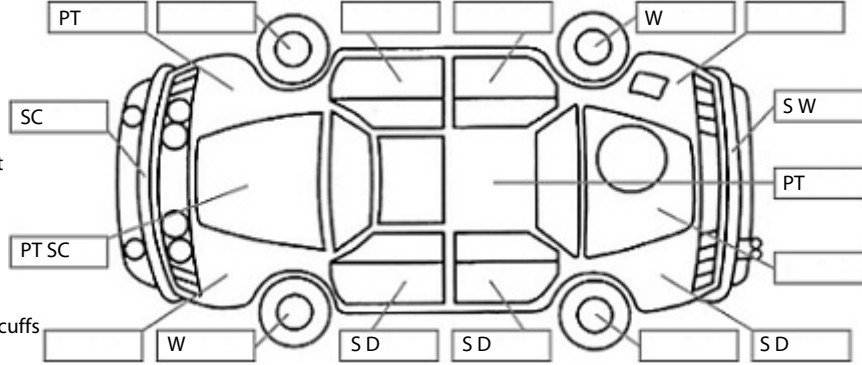

Key:

- S = scratch
- D = dent
- R = rust
- PT = paint defect
- C = crack
- P = pin dent
- * = decals
- SC = stone chips
- W = significant scuffs

Body Inspection Comments

Headlights moisture
Front logo missing

Note: some defects & blemishes may not be displayed in the diagram

Conditions During Body Inspection: Dry

Under Carriage & Under Bonnet Inspection Comments

Minor trans oil leak

Interior Comments

Seats	stained
Carpets	Average
Panels	Average
Dashboard	Average

General Comments

Road Conditions During Test Drive: Dry

Engine Timing Mechanism: Timing Chain
Evidence of Cam Belt Replacement: Not Applicable Kms:

	Pass	Fail	N/A
Engine			
Oil level	✓		
Smoke & fumes	✓		
Performance	✓		
Noise	✓		
Cooling System			
Coolant condition	✓		
Performance	✓		
Radiator / Hoses (visual)	✓		
Transmission			
Operation	✓		
Noise	✓		
Clutch			✓
CV joints	✓		
Wheel bearings	✓		
Brakes			
Performance	✓		
Hand Brake	✓		
Tyres (lowest observed tread depth of tyres)			
Left front	4.0	mm	
Right front	2.0	mm	
Left rear	3.0	mm	
Right rear	5.0	mm	
Spare	N/A		
Suspension			
Suspension performance	✓		
Steering performance	✓		
Shock absorbers	✓		
Air Conditioning / Heater			
Operation	✓		
Electrical / Accessories			
Head lights		✓	
Tail lights	✓		
Indicators	✓		
Dashboard warning lights	✓		
Wipers (front & rear)	✓		
Window winder FL	✓		
Window winder FR	✓		
Window winder RL	✓		
Window winder RR	✓		
Rear view mirrors	✓		
Radio (basic test only)	✓		
CD (basic test only)			✓
Number of keys	1		
Central locking	✓		
Remote locking	✓		
Sat. Nav. (basic test only)			✓
Reversing camera			✓