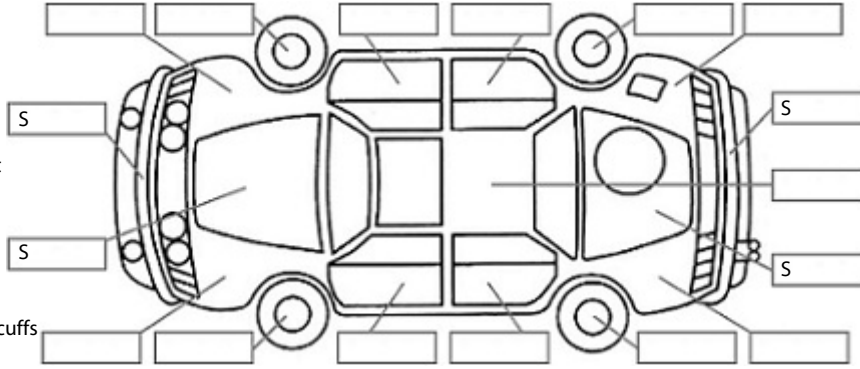

Make: KIA	Model: Sportage	Body Style: SUV
Year: 2017	Registration: KPK510	Reg Expiry: 16 Jan 2024
WoF Expiry: 15 May 2024	Odometer: 75,000 Kms	Good No: 26415858
VIN: KNAPM81AMH725545	Next Service:	Service History:

Key:

- S = scratch
- D = dent
- R = rust
- PT = paint defect
- C = crack
- P = pin dent
- * = decals
- SC = stone chips
- W = significant scuffs

Body Inspection Comments

Note: some defects & blemishes may not be displayed in the diagram