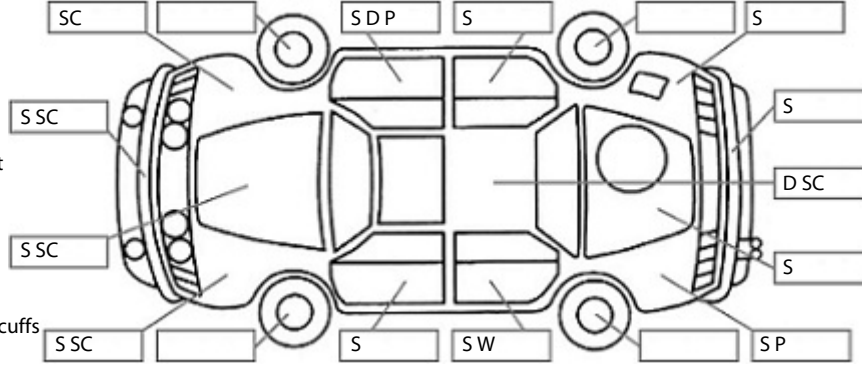

Make: Mitsubishi	Model: Pajero	Body Style: SUV
Year: 2008	Registration: MBU537	Reg Expiry: 05 Dec 2024
WoF Expiry: 06 Jun 2025	Odometer: 284,224 Kms	Good No: 26415652
VIN: JMFLYV98W8J003478	Next Service: 294,221kms	Service History: No

Key:

- S = scratch
- D = dent
- R = rust
- PT = paint defect
- C = crack
- P = pin dent
- * = decals
- SC = stone chips
- W = significant scuffs

Body Inspection Comments

Note: some defects & blemishes may not be displayed in the diagram

Starting to develop rust on inside frame of sun roof, left side. Deep scratches in left side running board.

Conditions During Body Inspection: Dry

Under Carriage & Under Bonnet Inspection Comments

Oil weeping from between engine & gearbox, as keeping with age & km's.